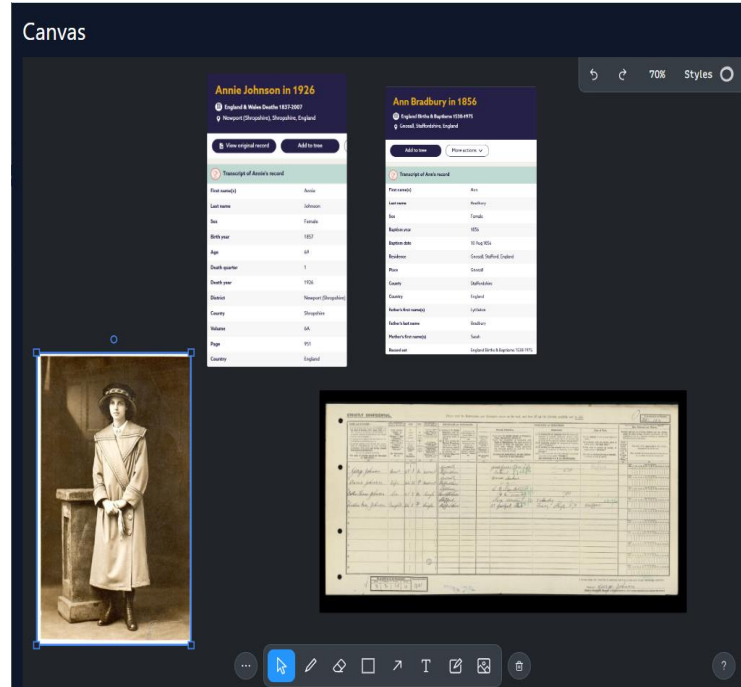

Research Logs

We can add research logs either manually or automatically.

We can add an abstract, note, and say if we liked or disliked the page.

The screenshot shows the Goldie May app interface for a "Research Log" entry. At the top, there is a "Log Page" button and a toggle switch for "Automatic logging off" which is currently turned off. To the right of the toggle is an "Add Note" button. Below this is a search bar with a "Search Log" button. The main content area displays a record transcription from "England & Wales Deaths 1837-2007 | findmypast.com". The transcription includes a URL and a personal detail: "Personal Details: Annie was 69 years old at the time of her death, indicating she was born in 1857. Her record is part of the England & Wales Deaths 1837-2007 collection." Below the transcription are interaction options: "Like", "Dislike", "Abstract", and "Delete". The date and time of the log are "26 May 2024, 8:14pm UTC". At the bottom, there is a "Comment" button.

Subway Map

The subway map is a visual representation that displays the geographical locations where our ancestors resided at different points in time.

We also have the option to view a Google map that displays the places today.

Canvas provides the capability to capture snapshots of the current pages we are viewing, import images from our computers, and perform editing tasks on those images.

The Windows & Tabs feature enables us to save all our currently open tabs so we can easily return to them at a later time.